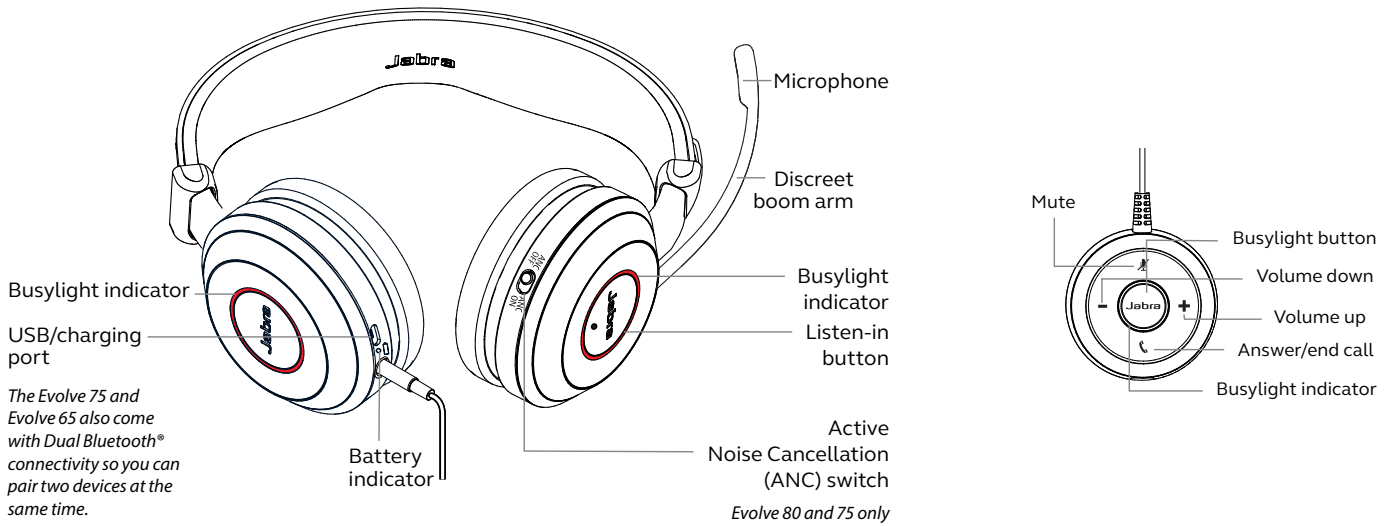

Features	Evolve 80	Evolve 75	Evolve 65	Evolve 40	Evolve 30	Evolve 20/SE	Evolve 75e	Evolve 65t	Evolve 65e
Primary work environment	Desk-First						Mobile-First		
	The best headset for concentration in the open office*	The best wireless headset for concentration in the open office.	Professional wireless headset with dual connectivity and amazing sound	Professional headset for greater productivity	Professional headset with flexible connectivity	Professional headset with easy call management	The world's first professional UC-certified wireless earbuds**	The world's first UC-certified true wireless earbuds**	Professional UC-certified sound on the go
Wearing style	Over-the-ear	On-the-ear	On-the-ear	On-the-ear	On-the-ear	On-the-ear	In-ear	In-ear	In-ear
Passive Noise Cancellation	•	•	•	•	•	•	•	•	•
Active Noise Cancellation	•	•					•		
Bluetooth®		•	•				•	•	•
Dual connectivity	•	•	•	•	•		•	•	•
Battery life	N/A	up to 18	up to 14	N/A	N/A	N/A	up to 14	up to 15	up to 13
Integrated busylight	•	•	•	•			•		•
3.5mm jack	•			•	•				•
Leatherette ear cushions	•	•	•	•	•	•¹			
Call control unit	•			•	•	•			
Transfer your Skype for Business calls to your smartphone* with Jabra Intelligent Call Transfer	•			•					
Discreet boom arm	•	•	•	•					
HiFi grade speakers for calls and music	•	•	•	•	•	•	•	•	•
Optional charging stand		•	•						

Compatibility For compatibility information go to jabra.com

*Discover more: jabra.com/ANC **jabra.com/commercial-claims

¹ The Evolve 20 comes with foam ear cushions. The Evolve 20 SE (Special Edition) comes with leatherette ear cushions.