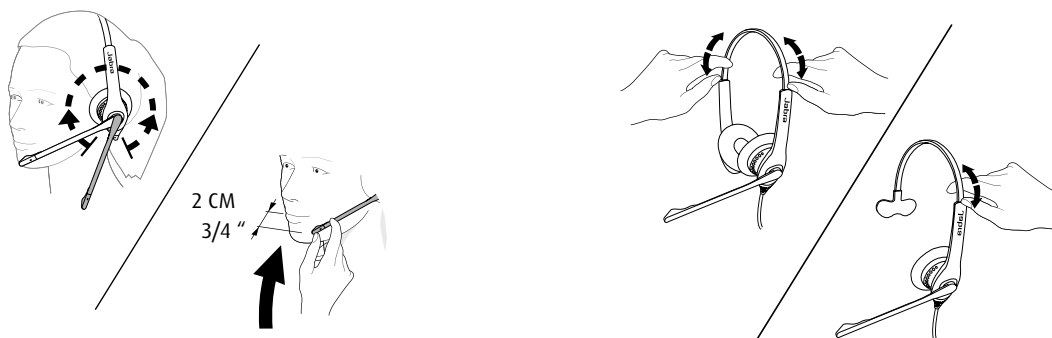

Works with

How to connect

Duo or mono available with QD connectivity (USB available)

QD connectivity

How to wear

Jabra Biz 1500 has a 270° boom arm so it can be easily adjusted without breaking.

Duo or mono available. Adjustable headband