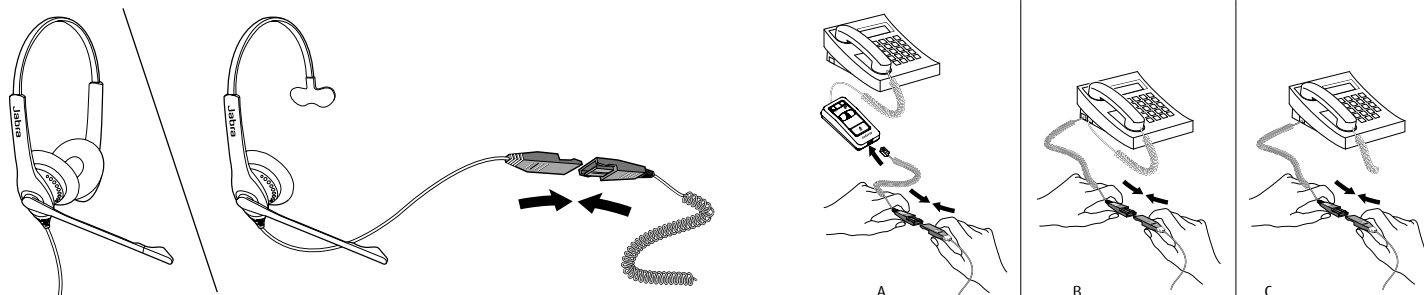

¹ Go to Jabra.com/xpress

At a glance:

Jabra Biz 1500 corded headsets

- Professional sound at an affordable price
- Tough design for all-day use
- Comfortable and easy to use
- Lightweight and with foam ear cushions
- PeakStop™ protects against spikes in sound

Works with

How to connect

Duo or mono available with QD connectivity (USB available)

QD connectivity

How to wear

Jabra Biz 1500 has a 270° boom arm so it can be easily adjusted without breaking.

Duo or mono available. Adjustable headband